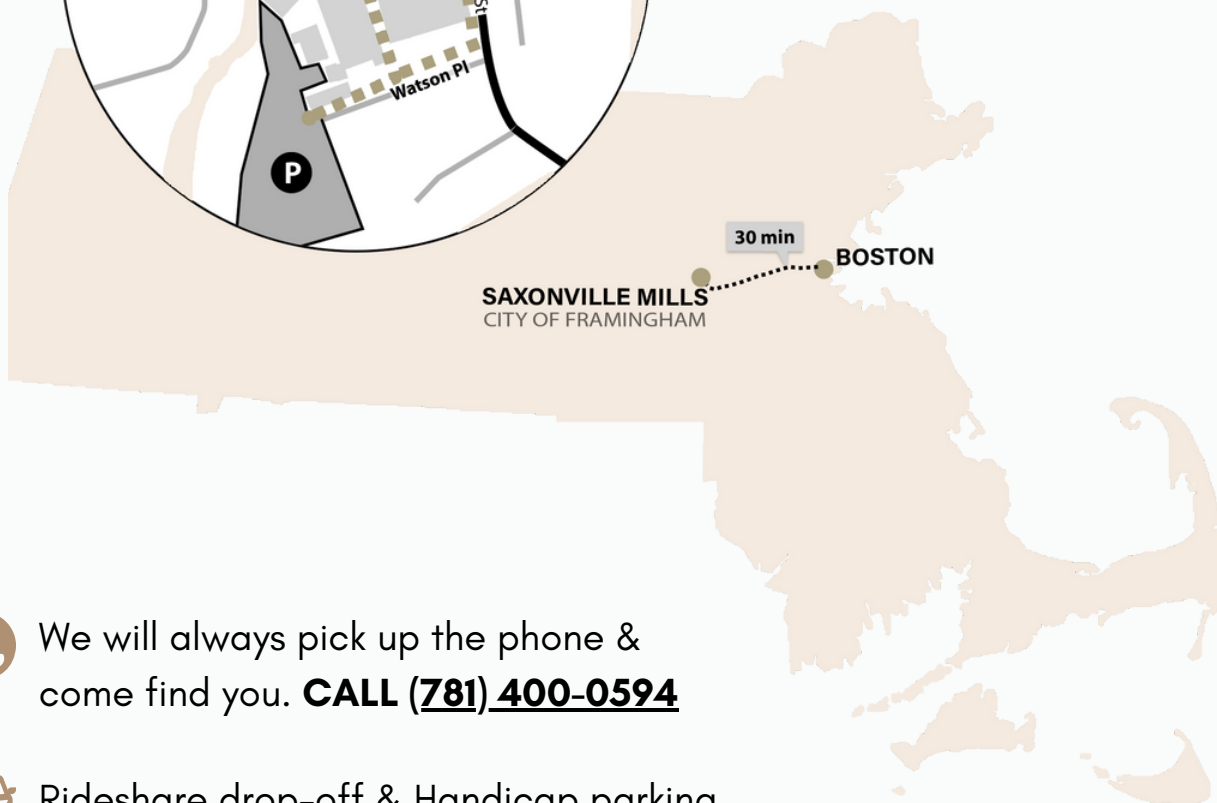

PARKING GUIDE

- 1 Use your GPS to navigate to **29 Watson Place, Framingham, MA**. Note this is not our primary address, but it will help you find us
- 2 Park anywhere in the lot at the end of the street

- 3 Find our door under the green awning up through the mill path (it is a 3-5 minute walk)

 We will always pick up the phone & come find you. **CALL (781) 400-0594**

 Rideshare drop-off & Handicap parking spaces by the door at **1644 Concord Street, Framingham MA**