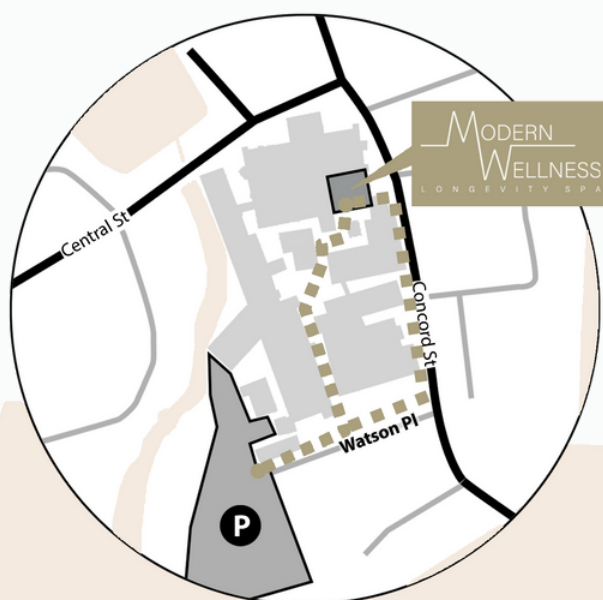

PARKING GUIDE

- 1 Use your GPS to navigate to **29 Watson Place, Framingham, MA**. Note this is not our primary address, but it will help you find us
- 2 Park anywhere in the lot at the end of the street

- 3 Find our door under the green awning up through the mill path (it is a 3-5 minute walk)

 We will always pick up the phone & come find you. **CALL (781) 400-0594**

 Rideshare drop-off & Handicap parking spaces by the door at **1644 Concord Street, Framingham MA**